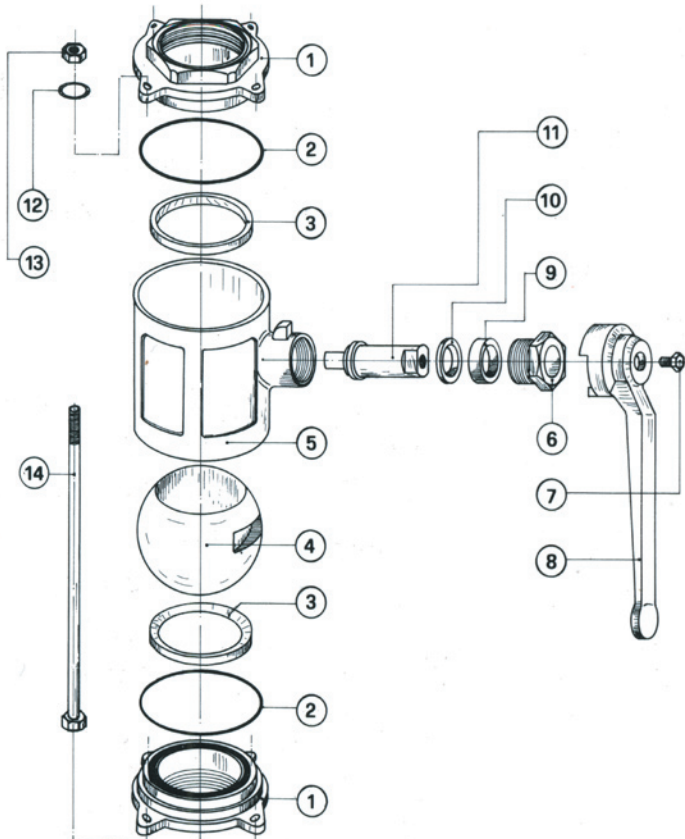

# BRASS BOLTED BALL VALVES

#	PART#	DESCRIPTION
REPLACEMENT PARTS		
1	1043-3001 MZ	END CAP
2	1043-3002 MZ	O-RING
3	1043-3003 MZ	TEPHLON SEAT
4	1043-3004 MZ	BALL
5	1043-3005 MZ	BODY
6	1043-3006 MZ	STEM NUT
7	1043-3007 MZ	SCREW
8	1043-3008 MZ	HANDLE
9	1043-3009 MZ	Gasket
10	1043-3010 MZ	RING
11	1043-3011 MZ	STEM NUT
12	1043-3012 MZ	WASHER
13	1043-3013 MZ	NUT
14	1043-3014 MZ	CONNECTION BOLT

#	PART#	DESCRIPTION
REPLACEMENT PARTS		
1	1044-4001 MZ	END CAP
2	1044-4002 MZ	O-RING
3	1044-4003 MZ	TEPHLON SEAL
4	1044-4004 MZ	BALL
5	1044-4005 MZ	BODY
6	1044-4006 MZ	STEM NUT
7	1044-4007 MZ	SCREW
8	1044-4008 MZ	HANDLE
9	1044-4009 MZ	Gasket
10	1044-4010 MZ	RING
11	1044-4011 MZ	STEM
12	1044-4012 MZ	WASHER
13	1044-4013 MZ	NUT
14	1044-4014 MZ	CONNECTION BOLT

## MZ BRASS BOLTED BALL VALVE DIMENSIONS