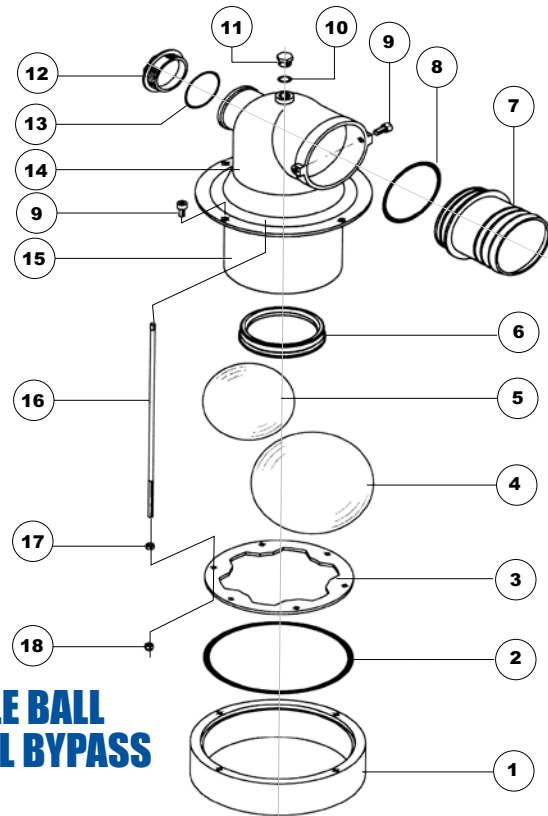

### 2" & 3" BREAKDOWN

PRIMARY SHUTOFFS

## 4" MZ PRIMARY SHUTOFF SPEC

#	PART#	DESCRIPTION
REPLACEMENT PARTS		
1	1164-0001 MZ	WELDMENT BASE 4"
2	1164-0002 MZ	O' RING 233
3	1164-0003 MZ	BALL CAGE FLANGE
4	1164-0004 MZ	LARGE BALL 160MM
5	1164-0005 MZ	SMALL BALL 120MM
6	1164-0006 MZ	RUBBER SEAT
7	1164-0007 MZ	STRAIGHT CONNECTION 4"
8	1164-0008 MZ	O' RING FOR CONNECTION
9	1046-0006 MZ	SCREW M8X16
10	1164-0010 MZ	O' RING FOR TOP COVER
11	1164-0011 MZ	3/8" TOP SCREW
12	1164-0012 MZ	2" PLUG FOR RELIEF HOLE
13	1164-0013 MZ	O' RING SIDE PLUG 3231
14	1164-0014 MZ	BODY
15	1164-0015 MZ	INNER PIPE
16	1164-0016 MZ	6MM X 370 CONNECTION ROD
17	1164-0017 MZ	NUT 6MM
18	1164-0018 MZ	LOCK NUT 6MM

### 4" BREAKDOWN

**DOUBLE BALL  
STOPS ALL BYPASS**

**CALL FOR PRICING**