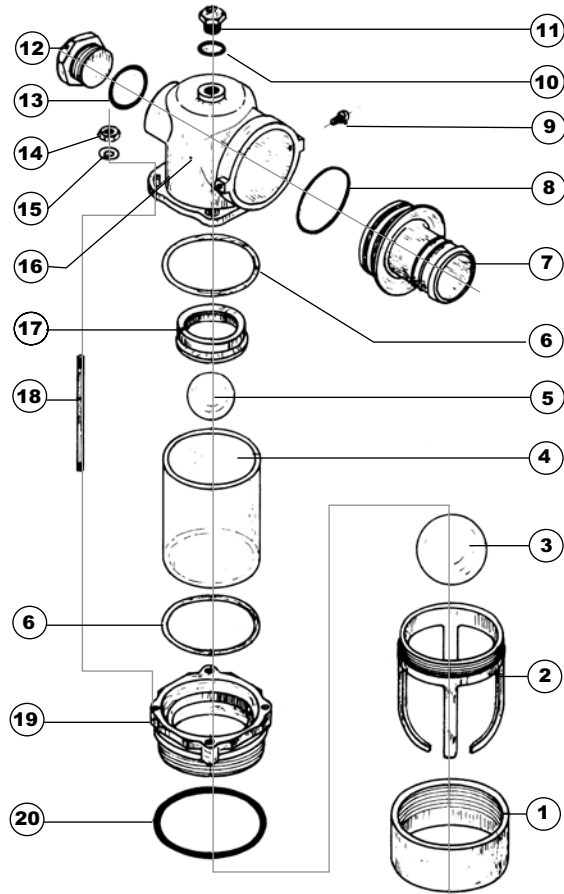

## 2" & 3" MZ PRIMARY SHUTOFF SPEC

#	PART#	DESCRIPTION
REPLACEMENT PARTS		
1	1162-0001 MZ	WELDMENT BASE FOR 2"
1	1163-0001 MZ	WELDMENT BASE FOR 3"
2	1162-0002 MZ	BALL CAGE 2"
2	1163-0002 MZ	BALL CAGE 3"
3	1162-0003 MZ	PLASTIC BOTTOM BALL FOR 2"
3	1163-0003 MZ	PLASTIC BOTTOM BALL FOR 3"
4	1162-0004 MZ	PLASTIC TUBE FOR 2"
4	1163-0004 MZ	PLASTIC TUBE FOR 3"
5	1147-0011 MZ	SMALL BALL 2"
5	1148-0011 MZ	SMALL BALL 3"
6	1162-0006 MZ	O' RING TOP/BOTTOM BOWL 2"
6	1163-0006 MZ	O' RING TOP/BOTTOM BOWL 3"
7	1147-0008 MZ	STRAIGHT CONNECTION 2"
7	1148-0008 MZ	STRAIGHT CONNECTION 3"
8	1148-0005 MZ	O' RING FOR CONNECTION 3" & 4"
9	1046-0006 MZ	SCREW M8X16
10	1164-0010 MZ	O' RING FOR TOP SCREW
11	1164-0011 MZ	3/8" TOP SCREW
12	1162-0012 MZ	1 1/2" SIDE PLUG FOR RELIEF HOLE 2"
12	1164-0012 MZ	1 1/2" SIDE PLUG FOR RELIEF HOLE 3"
13	1162-0013 MZ	O' RING 3181 FOR SIDE PLUG 2"
13	1163-0013 MZ	O' RING FOR 3231 SIDE PLUG 3"
14	1163-0014 MZ	NUT M8X5
15	1163-0015 MZ	WASHER
16	1162-0016 MZ	UPPER BODY 2"
16	1163-0016 MZ	UPPER BODY 3"
17	1147-0002 MZ	BRIMMED SEAT 2"
17	1148-0002 MZ	BRIMMED SEAT 3"
18	1162-0018 MZ	CONNECTION ROD M8X134 FOR 2"
18	1163-0018 MZ	CONNECTION ROD M8X156 FOR 3"
19	1162-0019 MZ	LOWER BODY 2"
19	1163-0019 MZ	LOWER BODY 3"
20	1162-0020 MZ	O' RING 191 FOR LOWER BODY 2" & 3"

### 2" & 3" BREAKDOWN

PRIMARY SHUTOFFS

## 4" MZ PRIMARY SHUTOFF SPEC

#	PART#	DESCRIPTION
REPLACEMENT PARTS		
1	1164-0001 MZ	WELDMENT BASE 4"
2	1164-0002 MZ	O' RING 233
3	1164-0003 MZ	BALL CAGE FLANGE
4	1164-0004 MZ	LARGE BALL 160MM
5	1164-0005 MZ	SMALL BALL 120MM
6	1164-0006 MZ	RUBBER SEAT
7	1164-0007 MZ	STRAIGHT CONNECTION 4"
8	1164-0008 MZ	O' RING FOR CONNECTION
9	1046-0006 MZ	SCREW M8X16
10	1164-0010 MZ	O' RING FOR TOP COVER
11	1164-0011 MZ	3/8" TOP SCREW
12	1164-0012 MZ	2" PLUG FOR RELIEF HOLE
13	1164-0013 MZ	O' RING SIDE PLUG 3231
14	1164-0014 MZ	BODY
15	1164-0015 MZ	INNER PIPE
16	1164-0016 MZ	6MM X 370 CONNECTION ROD
17	1164-0017 MZ	NUT 6MM
18	1164-0018 MZ	LOCK NUT 6MM