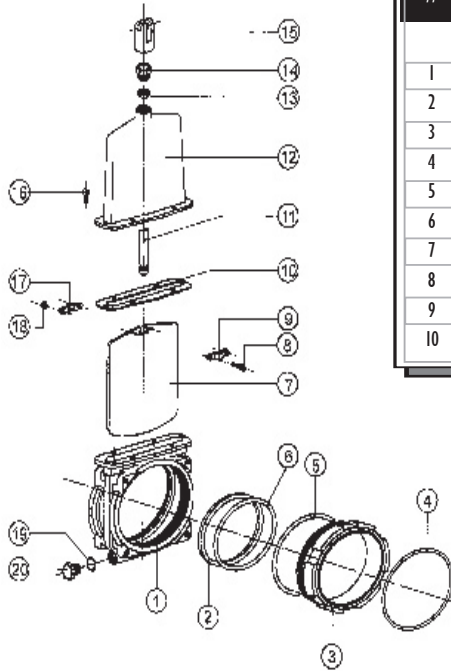

4 BOLT FLANGE X FLANGE *BRASS PISTON* VALVES

WITH STAINLESS STEEL GATE & TEFLON SEATS (HELPS PREVENT LEAKING)

FLANGE X FLANGE

PART#	DESCRIPTION	WEIGHT
2104-0000 MZ	4" 4 Bolt Flange Valve with Stainless Steel Disc - (60 PSI)	15 lbs
2104-1000 MZ	4" 4 Bolt Flange Valve with Stainless Steel Disc with Air Cylinder	22 lbs
2104-1001 MZ	4" 4 Bolt Flange Valve with Stainless Steel Disc with Hydraulic Cyl	22 lbs
2106-0000 MZ	6" 4 Bolt Flange Valve with Stainless Steel Disc - (60 PSI)	23 lbs
2106-1000 MZ	6" 4 Bolt Flange Valve with Stainless Steel Disc with Air Cylinder	31 lbs
2106-1001 MZ	6" 4 Bolt Flange Valve with Stainless Steel Disc with Hydraulic Cyl	31 lbs
2005-0000	4-BOLT FLANGE BLANK WITH 4" HOLE	3 lbs
2006-0000	4-BOLT FLANGE BLANK WITH 6" HOLE	3 lbs

#	MZ PART#	DESCRIPTION
	4" VALVE	
1	2104-0001 MZ	BODY
2	2104-0002 MZ	SEAT RING
3	2104-0003 MZ	SLEEVE
4	2104-0004 MZ	O-RING
5	2104-0005 MZ	O-RING
6	2104-0006 MZ	O-RING
7	2104-0007 MZ	S.S. GATE
8	2106-0008 MZ	SCREW
9	2106-0009 MZ	CLAMP
10	2104-0010 MZ	GASKET

#	MZ PART#	DESCRIPTION
	4" VALVE	
11	1045-0004 MZ	STEM
12	2104-0012 MZ	HEAD
13	1046-0007 MZ	STEM GASKET
14	1046-0008 MZ	NUT
15	1046-0009 MZ	FORK
16	1046-0006 MZ	SCREW
17	2106-0017 MZ	CLAMP
18	2106-0018 MZ	LOCKNUT
19	2106-0019 MZ	WASHER
20	2106-0020 MZ	3/8" SCREW

DIMENSIONS

	0"	4"	6"
A	3.5"	4.5"	
B	1.8"	2.4"	
C	3.2"	4.2"	
D	3.7"	5.7"	
d	0.0"	0.0"	
F	0.4"	0.4"	
H	11.7"	17.3"	
h	9.8"	14.9"	
I	4.7"	5.9"	
L	2.7"	2.7"	

#	MZ PART#	DESCRIPTION
	6" VALVE	
1	2106-0001 MZ	BODY
2	2106-0002 MZ	SEAT RING
3	2106-0003 MZ	SLEEVE
4	2007-0000 MZ	O-RING
5	2106-0005 MZ	O-RING
6	2106-0006 MZ	O-RING
7	2106-0007 MZ	S.S. GATE
8	2106-0008 MZ	SCREW
9	2106-0009 MZ	CLAMP
10	2106-0010 MZ	GASKET