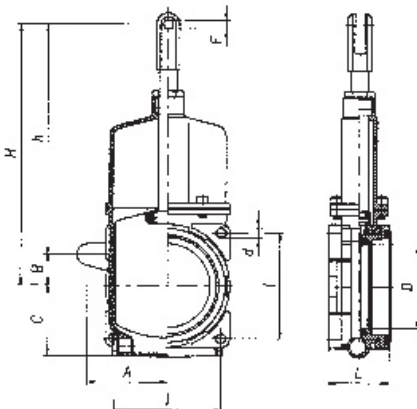

4 BOLT FLANGE X FLANGE *BRASS PISTON* VALVES

WITH STAINLESS STEEL GATE & TEFLON SEATS (HELPS PREVENT LEAKING)

FLANGE X FLANGE

PART#	DESCRIPTION	WEIGHT
2104-0000 MZ	4" 4 Bolt Flange Valve with Stainless Steel Disc - (60 PSI)	15 lbs
2104-1000 MZ	4" 4 Bolt Flange Valve with Stainless Steel Disc with Air Cylinder	22 lbs
2104-1001 MZ	4" 4 Bolt Flange Valve with Stainless Steel Disc with Hydraulic Cyl	22 lbs
2106-0000 MZ	6" 4 Bolt Flange Valve with Stainless Steel Disc - (60 PSI)	23 lbs
2106-1000 MZ	6" 4 Bolt Flange Valve with Stainless Steel Disc with Air Cylinder	31 lbs
2106-1001 MZ	6" 4 Bolt Flange Valve with Stainless Steel Disc with Hydraulic Cyl	31 lbs
2005-0000	4-BOLT FLANGE BLANK WITH 4" HOLE	3 lbs
2006-0000	4-BOLT FLANGE BLANK WITH 6" HOLE	3 lbs

#	MZ PART#	DESCRIPTION
	4" VALVE	
1	2104-0001 MZ	BODY
2	2104-0002 MZ	SEAT RING
3	2104-0003 MZ	SLEEVE
4	2104-0004 MZ	O-RING
5	2104-0005 MZ	O-RING
6	2104-0006 MZ	O-RING
7	2104-0007 MZ	S.S. GATE
8	2106-0008 MZ	SCREW
9	2106-0009 MZ	CLAMP
10	2104-0010 MZ	GASKET

#	MZ PART#	DESCRIPTION
	4" VALVE	
11	1045-0004 MZ	STEM
12	2104-0012 MZ	HEAD
13	1046-0007 MZ	STEM GASKET
14	1046-0008 MZ	NUT
15	1046-0009 MZ	FORK
16	1046-0006 MZ	SCREW
17	2106-0017 MZ	CLAMP
18	2106-0018 MZ	LOCKNUT
19	2106-0019 MZ	WASHER
20	2106-0020 MZ	3/8" SCREW

DIMENSIONS

	0"	4"	6"
A	3.5"	4.5"	
B	1.8"	2.4"	
C	3.2"	4.2"	
D	3.7"	5.7"	
d	0.0"	0.0"	
F	0.4"	0.4"	
H	11.7"	17.3"	
h	9.8"	14.9"	
I	4.7"	5.9"	
L	2.7"	2.7"	

#	MZ PART#	DESCRIPTION
	6" VALVE	
1	2106-0001 MZ	BODY
2	2106-0002 MZ	SEAT RING
3	2106-0003 MZ	SLEEVE
4	2007-0000 MZ	O-RING
5	2106-0005 MZ	O-RING
6	2106-0006 MZ	O-RING
7	2106-0007 MZ	S.S. GATE
8	2106-0008 MZ	SCREW
9	2106-0009 MZ	CLAMP
10	2106-0010 MZ	GASKET