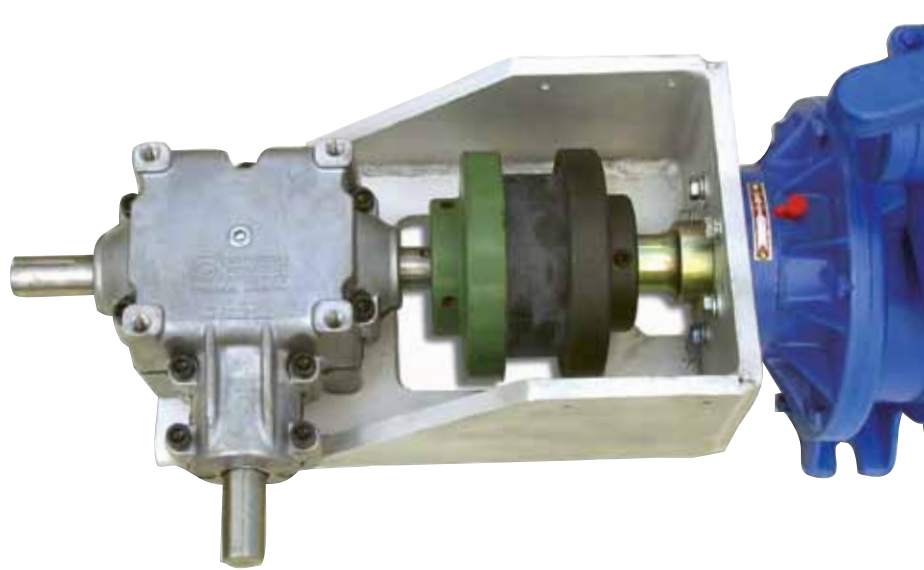

ALUMINUM AUTO ALIGN KITS

ALUMINUM AUTO ALIGN COMBO KITS

Gearbox, coupler and vacuum pump alignment has never been easier. Chandler Equipment now offers complete Auto Align Kits for **JUROP** pumps. **ALL KITS INCLUDE:** (Superior gearbox, coupler, mounting bolts, washers and aluminum auto align bracket)

PART#	DESCRIPTION	WEIGHT
I004-1017	AUTO ALIGN KIT FOR PUMPS- PN58, PN84, R150, R200 (#200 GEARBOX , 1" X 1 ³ / ₈ " COUPLER #8)	37LBS
I004-1010	AUTO ALIGN KIT FOR PUMPS- PN58, PN84, R150, R200 (#400 GEARBOX , 1 ¹ / ₄ " X 1 ³ / ₈ " COUPLER #8)	53LBS
I004-1018	AUTO ALIGN KIT FOR PUMPS- R260, PN106 (#200 GEARBOX , 1" X 1 ³ / ₈ " COUPLER #9)	42LBS
I004-1011	AUTO ALIGN KIT FOR PUMPS- R260, PN106, PR620 (#400 GEARBOX , 1 ¹ / ₄ " X 1 ³ / ₈ " COUPLER #9)	53LBS
I004-1012	AUTO ALIGN KIT FOR PUMPS- PN23, PN33 (#200 GEARBOX , 1" X 1 ³ / ₈ " COUPLER #8)	35LBS
I004-1013	AUTO ALIGN KIT FOR PUMPS- PNR72, (#400 GEARBOX , 1 ¹ / ₄ " X 1 ³ / ₈ " COUPLER #8)	52LBS
I004-1014	AUTO ALIGN KIT FOR PUMPS- PNR102, LC300, LC420 (#400 GEARBOX , 1 ¹ / ₄ " X 1 ³ / ₈ " COUPLER #9)	52LBS
I004-1015	AUTO ALIGN KIT FOR PUMPS- PNR122, PNR142, (#400 GEARBOX , 1 ¹ / ₄ " X 1 ³ / ₈ " FALK COUPLER)	52LBS
I004-1016	AUTO ALIGN KIT FOR PUMPS- PR150 (#400 GEARBOX , 1 ¹ / ₄ " X 45MM LS150 FALK COUPLER)	53LBS