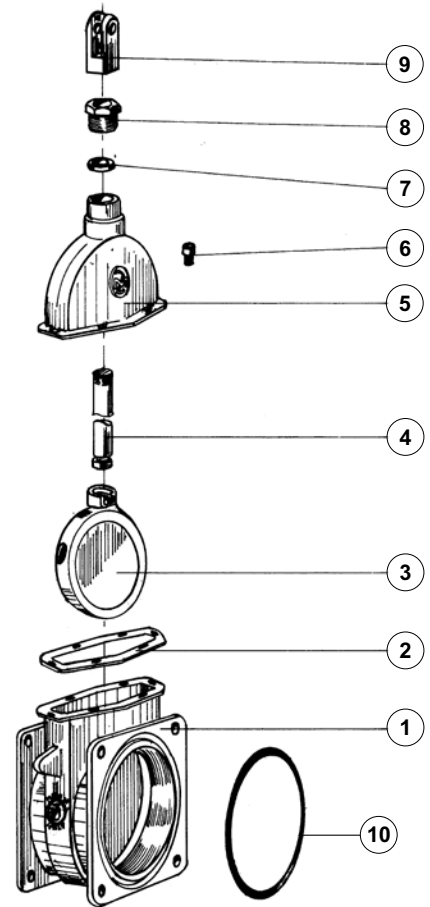

BRASS PISTON VALVES

4 BOLT FLANGE BRASS PISTON VALVES

PART#	DESCRIPTION	WEIGHT
2003-0000 MZ	4" 4-BOLT FLANGE PISTON VALVE, (45 PSI)	13LBS
2003-0010 MZ	4" 4-BOLT FLANGE VALVE W/AIR CYL	17LBS
2002-0000 MZ	6" 4-BOLT FLANGE PISTON VALVE, (45 PSI)	17LBS
2002-0010 MZ	6" 4-BOLT FLANGE VALVE W/AIR CYL	21LBS
2008-0000 MZ	8" 4-BOLT FLANGE PISTON VALVE, (22 PSI)	40LBS
2005-0000	4-BOLT FLANGE PLATE WITH 4" HOLE	3LBS
2006-0000	4-BOLT FLANGE PLATE WITH 6" HOLE	3LBS

22-45 PSI RATING

AVAILABLE WITH OR W/O DOUBLE ACTION AIR CYLINDER

DIMENSIONS				
	0"	4"	6"	8"
0l	3.7"	4.7"	7.5"	
H	15"	17.1"	23"	
h1	11.4"	13.6"	18.5"	
h2	9.3"	11.4"	14.2"	
L	7.1"	7.1"	9"	
L1	3.8"	3.9"	5.4"	
F	3.5"	3.5"	4.4"	
d	.51"	.51"	.51"	
l	5.9"	5.9"	7.1"	

#	DESCRIPTION	PART#	PART#	PART#
		4" VALVE	6" VALVE	8" VALVE
1	BODY	2003-0001 MZ	2002-0001 MZ	2008-0001 MZ
2	GASKET	2003-0002 MZ	2002-0002 MZ	1047-0002 MZ
3	GATE	2003-0003 MZ	2002-0003 MZ	1047-0003 MZ
4	STEM	1045-0004 MZ	1046-0004 MZ	1047-0004 MZ
5	HEAD	2003-0005 MZ	2002-0005 MZ	1047-0005 MZ
6	SCREW	1046-0006 MZ	1046-0006 MZ	1046-0006 MZ
7	GASKET	1040-0004 MZ	1046-0007 MZ	1047-0007 MZ
8	NUT	1046-0008 MZ	1046-0008 MZ	1047-0008 MZ
9	FORK	1046-0009 MZ	1046-0009 MZ	1046-0009 MZ
10	O-RING	2007-0000 MZ	2007-0000 MZ	2008-0010 MZ