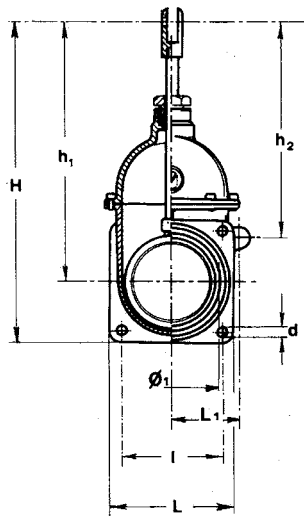

BRASS PISTON VALVES

4 BOLT FLANGE BRASS PISTON VALVES

PART#	DESCRIPTION	WEIGHT
2003-0000 MZ	4" 4-BOLT FLANGE PISTON VALVE, (45 PSI)	13LBS
2003-0010 MZ	4" 4-BOLT FLANGE VALVE W/AIR CYL	17LBS
2002-0000 MZ	6" 4-BOLT FLANGE PISTON VALVE, (45 PSI)	17LBS
2002-0010 MZ	6" 4-BOLT FLANGE VALVE W/AIR CYL	21LBS
2008-0000 MZ	8" 4-BOLT FLANGE PISTON VALVE, (22 PSI)	40LBS
2005-0000	4-BOLT FLANGE PLATE WITH 4" HOLE	3LBS
2006-0000	4-BOLT FLANGE PLATE WITH 6" HOLE	3LBS

22-45 PSI RATING

AVAILABLE WITH OR W/O DOUBLE ACTION AIR CYLINDER

DIMENSIONS				
	0"	4"	6"	8"
0l	3.7"	4.7"	7.5"	
H	15"	17.1"	23"	
h1	11.4"	13.6"	18.5"	
h2	9.3"	11.4"	14.2"	
L	7.1"	7.1"	9"	
L1	3.8"	3.9"	5.4"	
F	3.5"	3.5"	4.4"	
d	.51"	.51"	.51"	
l	5.9"	5.9"	7.1"	

#	DESCRIPTION	PART#	PART#	PART#
		4" VALVE	6" VALVE	8" VALVE
1	BODY	2003-0001 MZ	2002-0001 MZ	2008-0001 MZ
2	GASKET	2003-0002 MZ	2002-0002 MZ	1047-0002 MZ
3	GATE	2003-0003 MZ	2002-0003 MZ	1047-0003 MZ
4	STEM	1045-0004 MZ	1046-0004 MZ	1047-0004 MZ
5	HEAD	2003-0005 MZ	2002-0005 MZ	1047-0005 MZ
6	SCREW	1046-0006 MZ	1046-0006 MZ	1046-0006 MZ
7	GASKET	1040-0004 MZ	1046-0007 MZ	1047-0007 MZ
8	NUT	1046-0008 MZ	1046-0008 MZ	1047-0008 MZ
9	FORK	1046-0009 MZ	1046-0009 MZ	1046-0009 MZ
10	O-RING	2007-0000 MZ	2007-0000 MZ	2008-0010 MZ